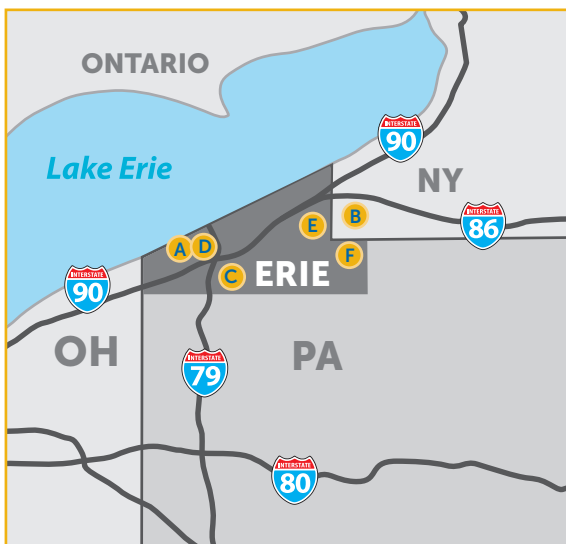

#### Comfort Inn Presque Isle

3041 West 12th St.  
Erie, PA 15605  
814-835-4200

[comfortinnpresqueisle.com](http://comfortinnpresqueisle.com)

# HELLO ERIE! HELLO GOLFERS!

Photo courtesy of Dean Zeller.

**We know you love the links, and we know  
you'll love our Lakeshore too.**

- AA Seawolves Baseball
- Presque Isle Downs Casino with thoroughbred horse racing
  - Lake Erie Ale Trail – 11 Breweries
  - Lake Erie Wine Country - 25 Wineries
- Outdoor Recreation at Presque Isle State Park - boating, fishing, kayaking, canoeing

# GOLF COURSE LOCATIONS